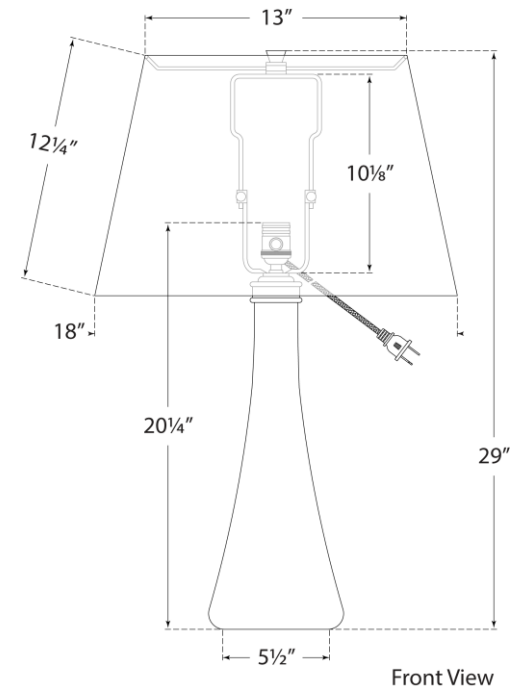

SPEC SHEET

Christa Large Table Lamp

Item # JN 3711WHT-L

Designer: Julie Neill

Height: 26.5" - 30"

Width: 18"

Base: 4" x 5.5" Oval

Finishes: AMB, CEB, CGD, WHT

Shade Treatments: L

Shade Details: 13" x 18" x 12.5"

Socket: E26 Dimmer

Wattage: 100 A

Note: French Wired

Front View